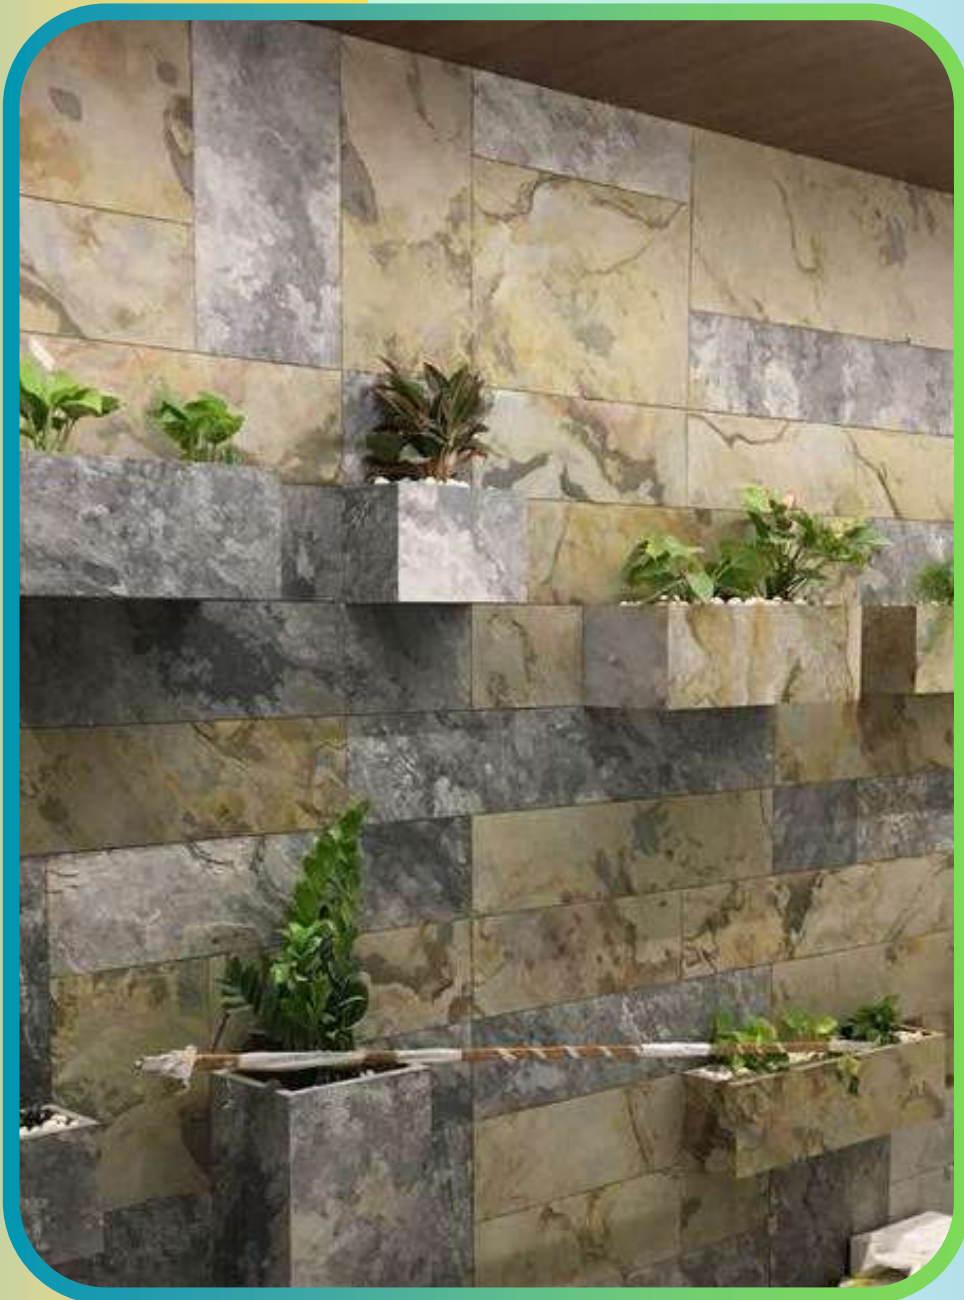

DECOR SLIM STONE

[VISIT US](#)

+91 82856 44444

pm@decorslimstone.com