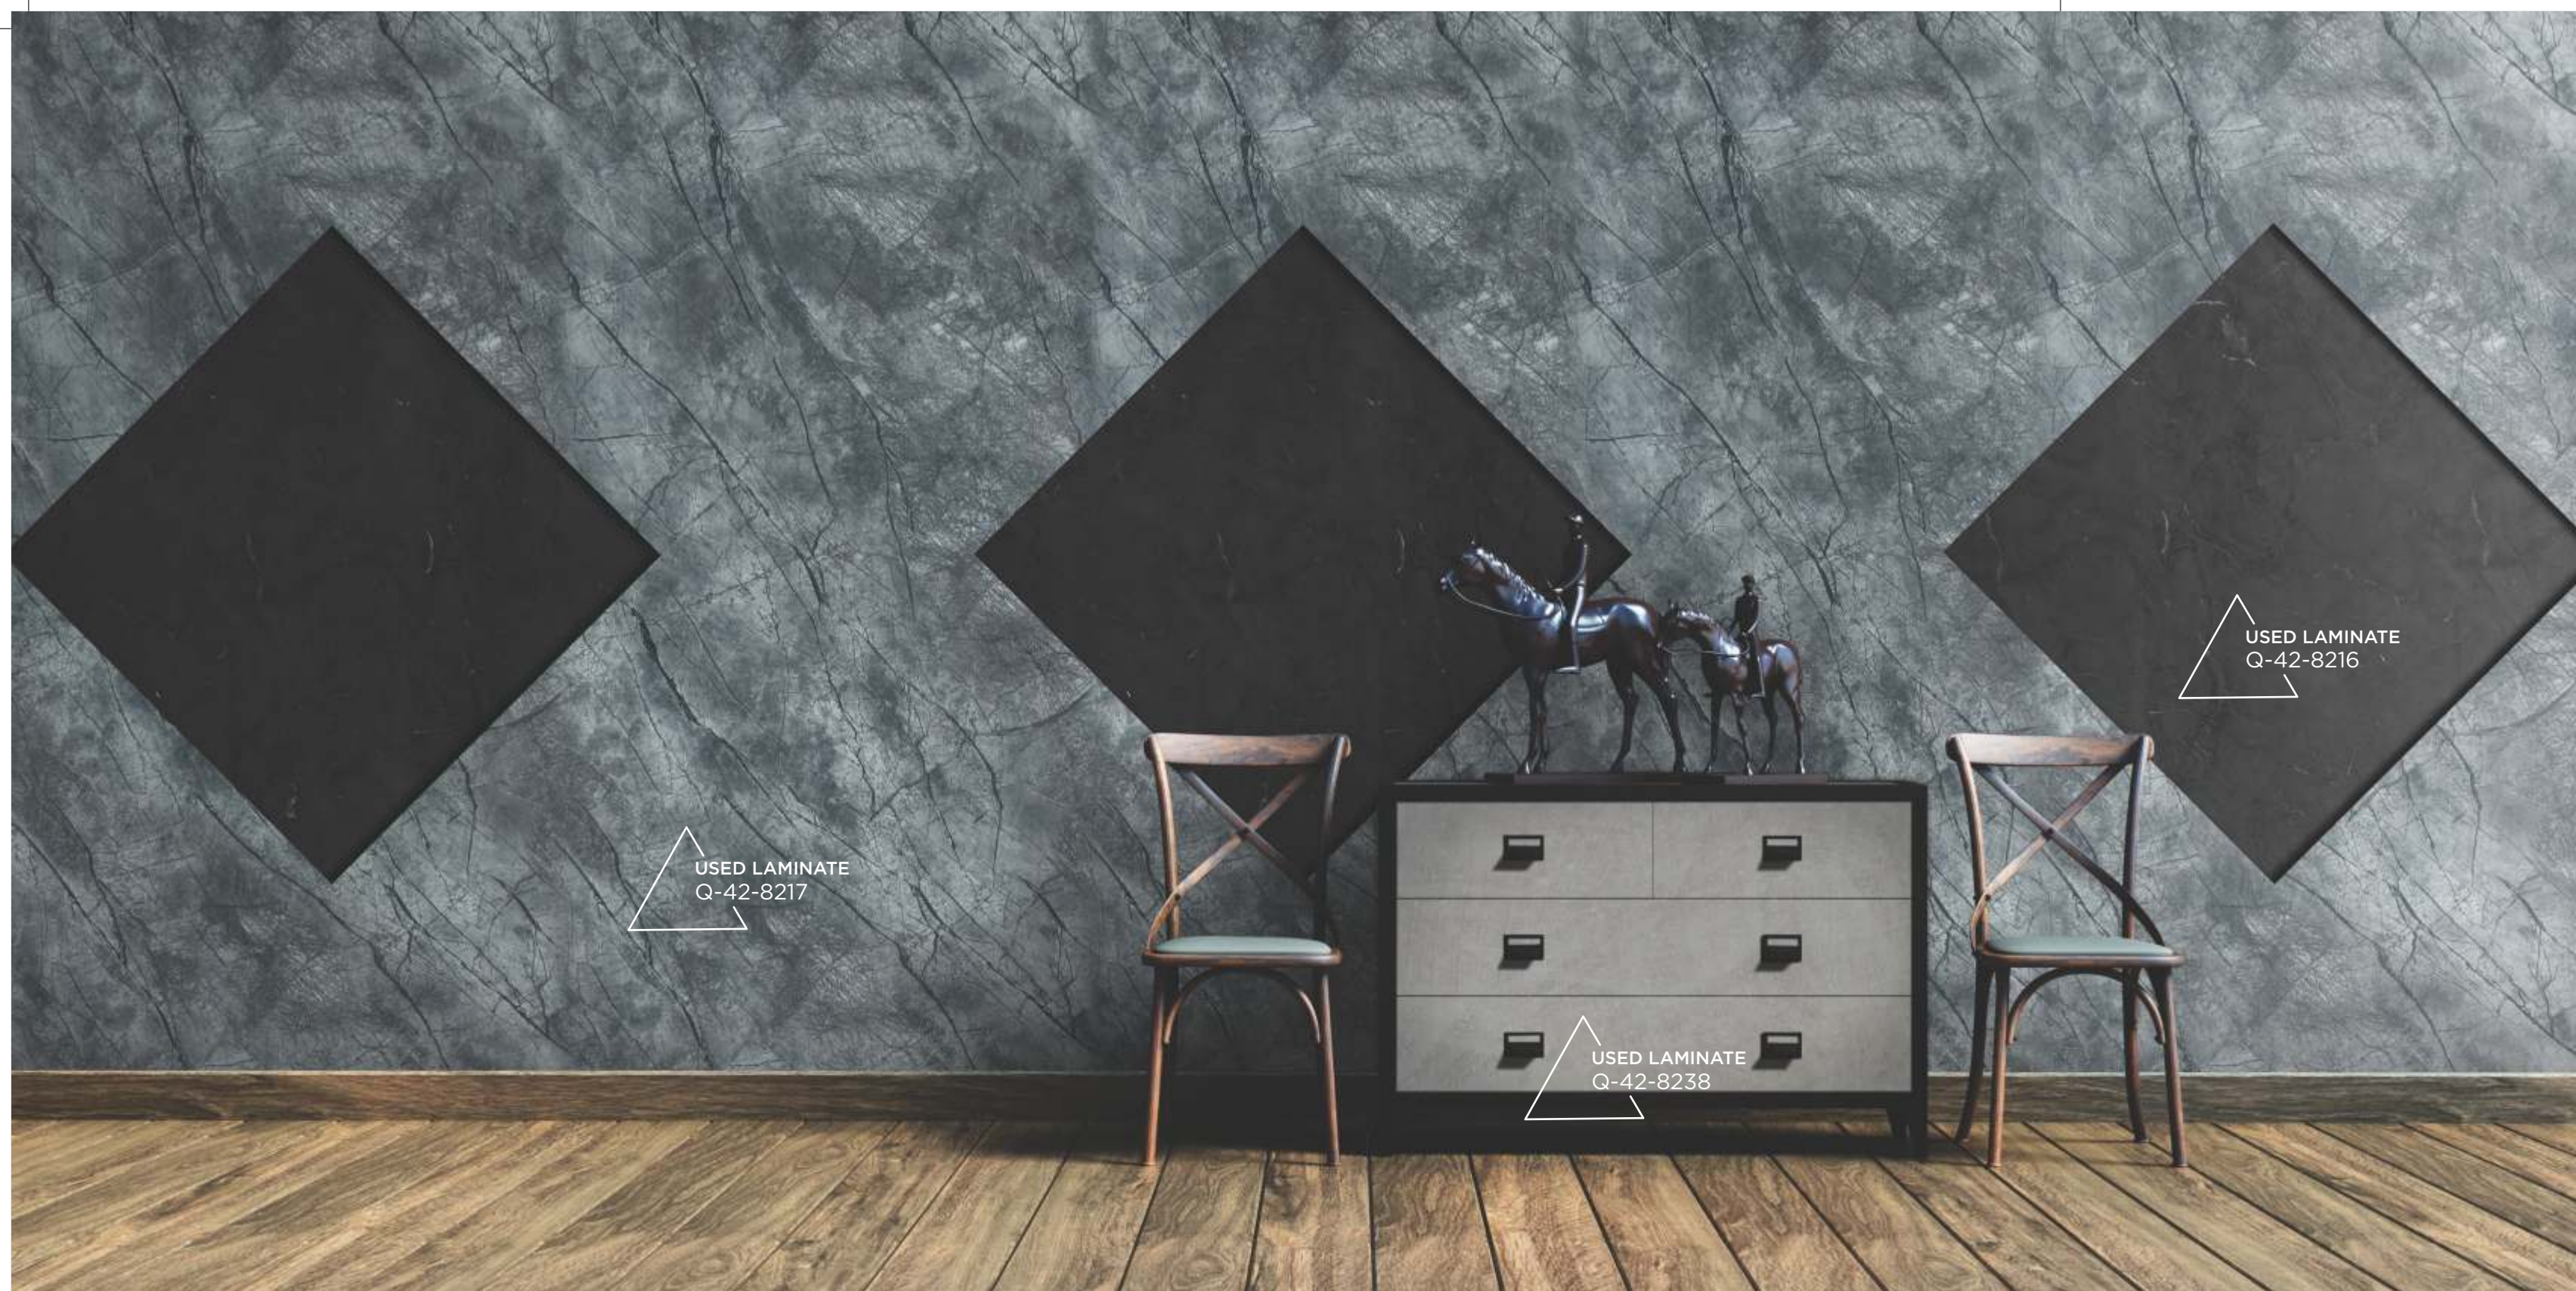

Q-19

Q-19-8138 | BIZ WING BLACK

Q-19-8116 | INNOVATIVE WOOD BROWN

*arrest nature & rustic*  
**B E A \_ U T Y**

USED LAMINATE  
Q-51-8250

Q-51

Q-51-8249 | FABRICIA BEIGE

Q-51-8250 | FAVRE GREY